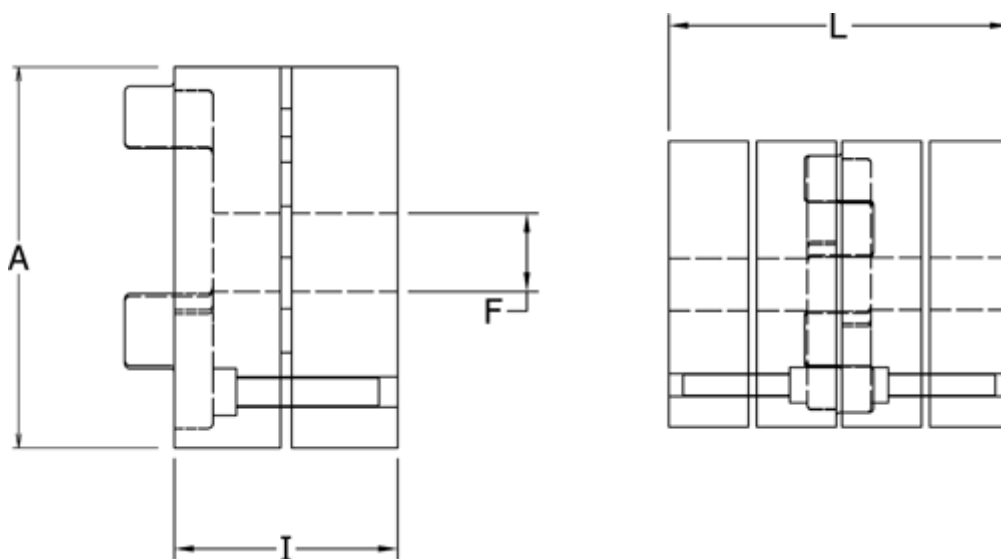

Article number: 3335028A032

Description: Conical Clamping Klonex ES 28/38
ALU Aluminium, Bore 32H7 mm

Measures

A = 65

F = 32

I = 35.0

L = 90

t = M5